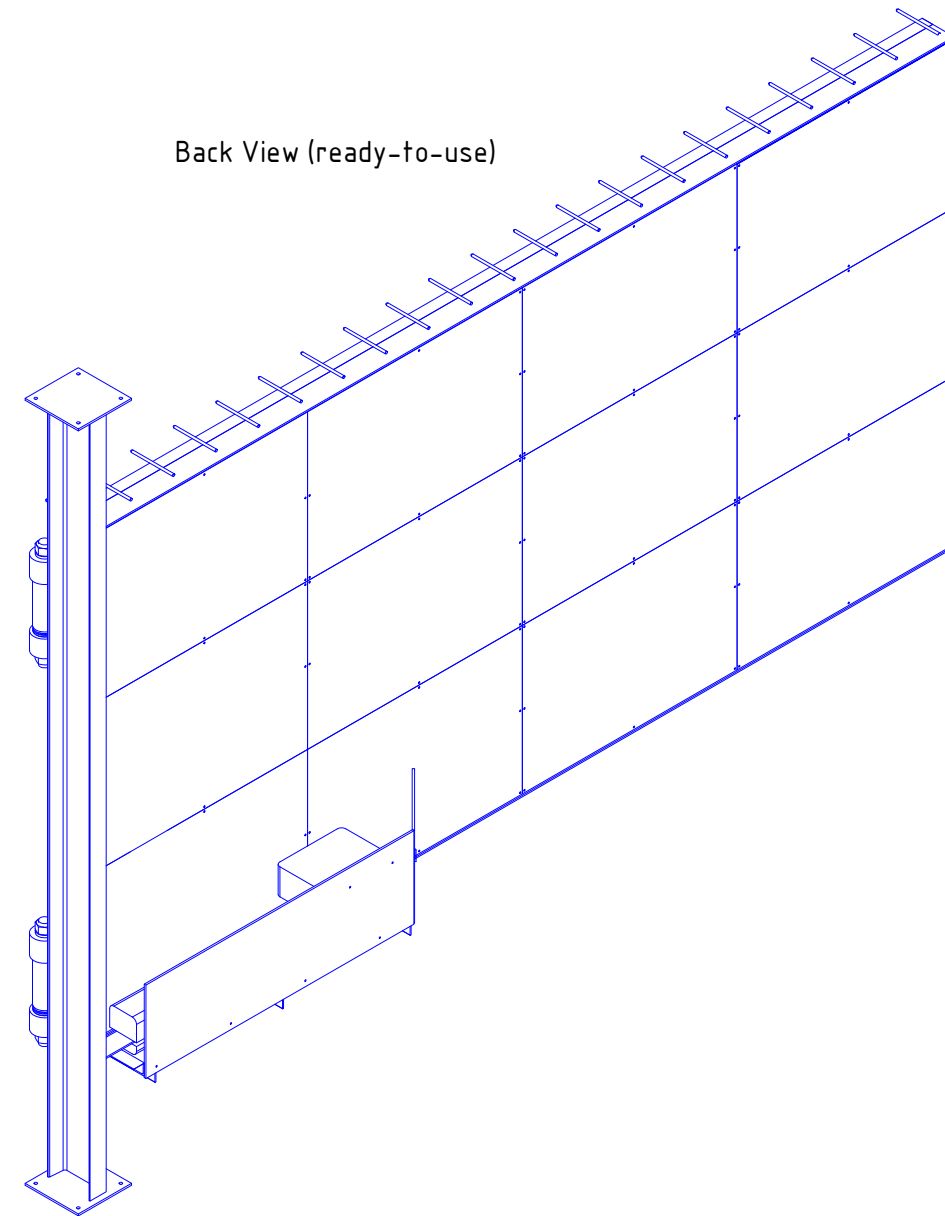

Front View (ready-to-use)

Back View (ready-to-use)

Note:

1. Stand-by position is not shown.
2. Ballistic rubber screen is not shown.
3. Side baffle is not shown - to be installed onsite.
4. Pistol-rated shooting range.

						ARCADA Interactive Live Fire Shooting System Model RLF40-20		
						Ballistic Sensory Shooting Screen with Rotating Gear		
						Front View, Back View	