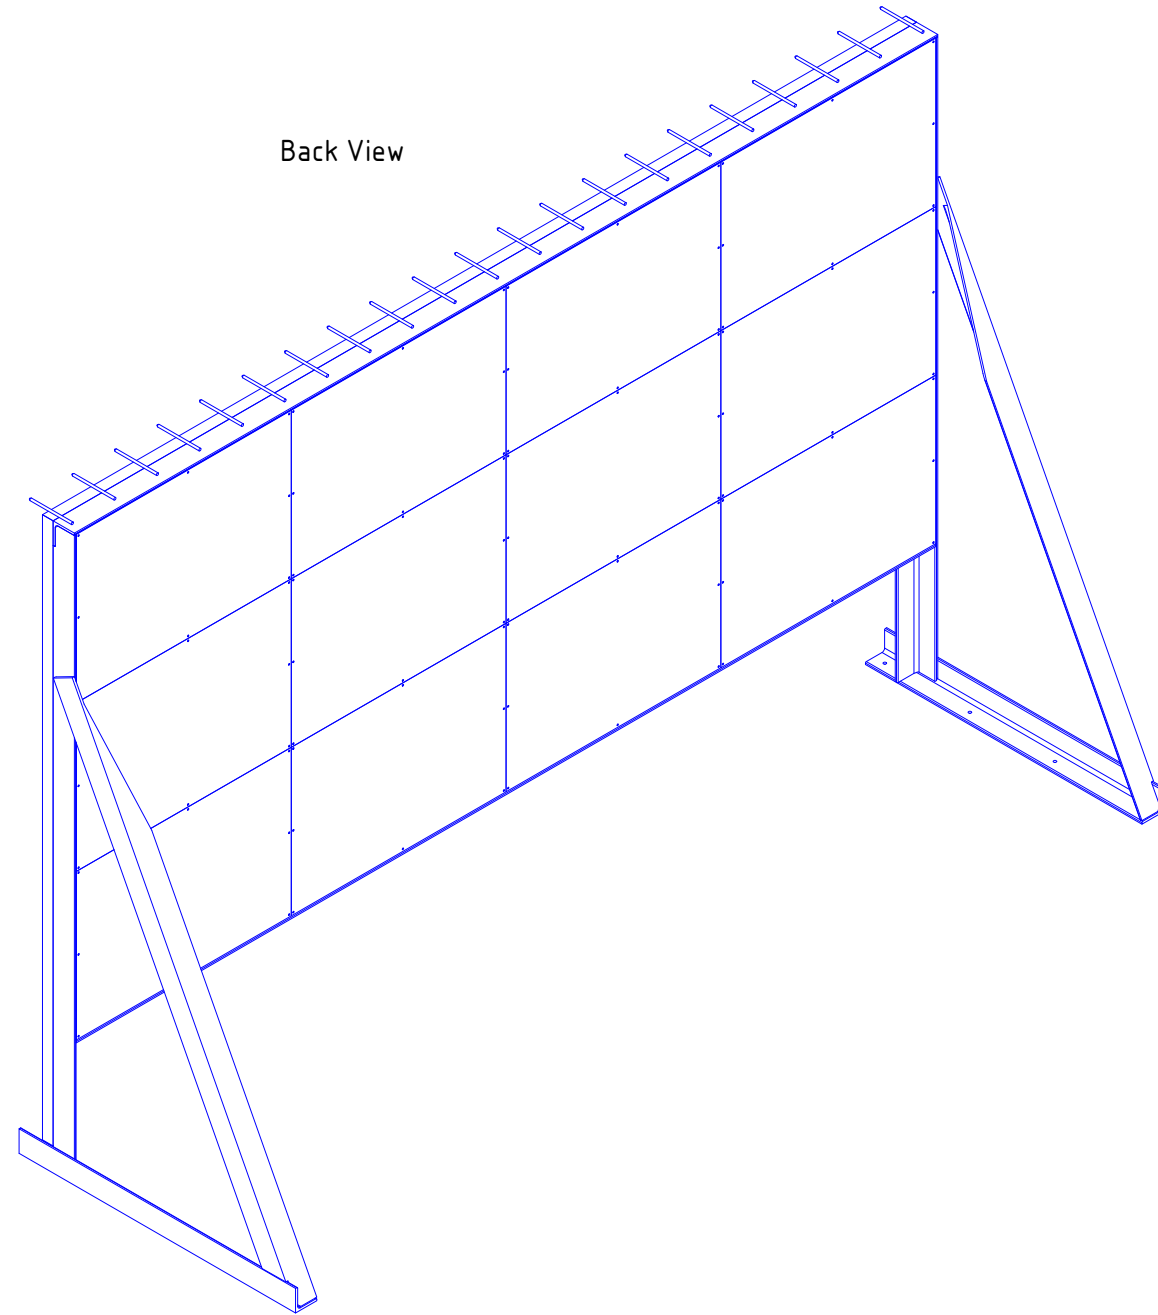

Front View

Back View

Note:

1. Ballistic rubber screen is not shown.
2. Baffles are not shown - to be installed onsite.
3. Pistol-rated shooting range.

						ARCADA Interactive Live Fire Shooting System Model LF40-20			
						Ballistic Sensory Shooting Screen			
						Front View, Back View		