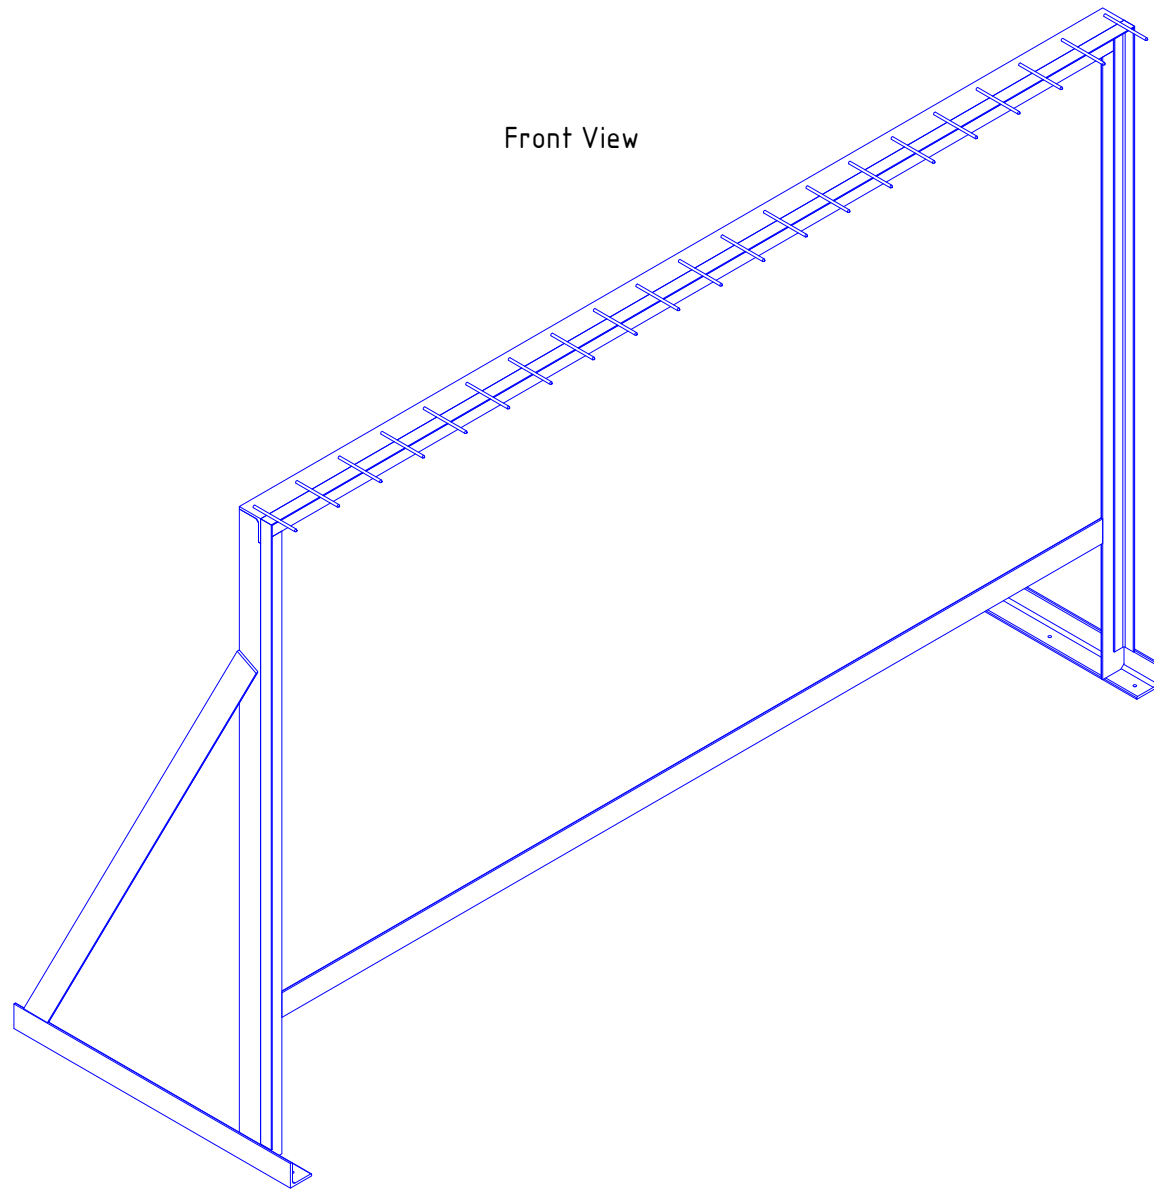

Front View

Back View

Note:

1. Ballistic rubber screen is not shown.
2. Baffles are not shown - to be installed onsite.
3. Pistol-rated shooting range.

						ARCADA Interactive Live Fire Shooting System Model LF40-20			
						Ballistic Sensory Shooting Screen			
						Front View, Back View		