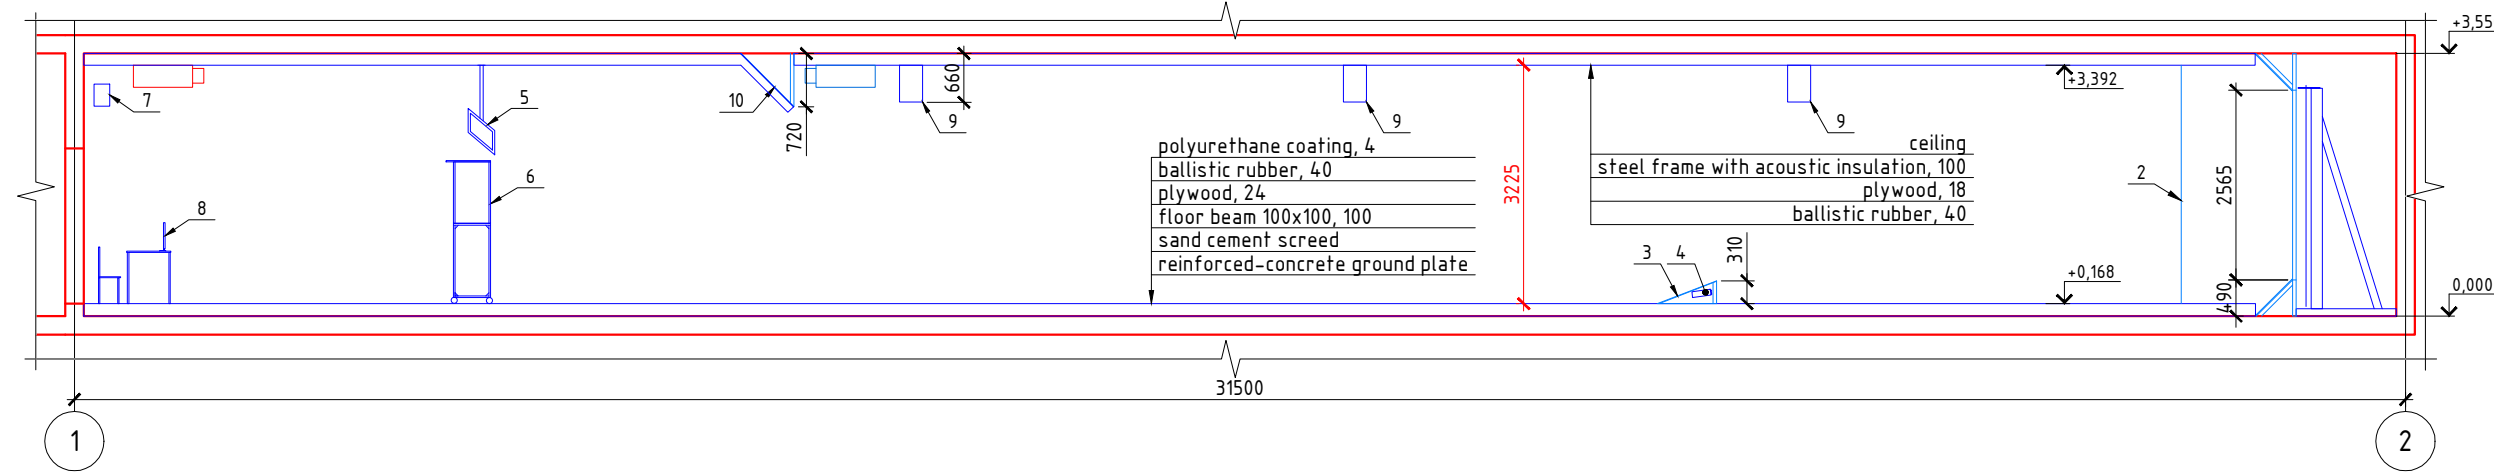

Breakdown of Premises

Premise No	Name	Square space, sq.m.	Pre mise cat.
1	Shooting range 25m	250	

Ballistic Protection Specifications

Premise No	Type of ballistic protection system						Note
	Ceiling	Square space, sq.m.	Walls	Square space, sq.m.	Floor	Square space, sq.m.	
1	ARCADA-ARC40, 158mm.	235.1	ARCADA-ARW40, 108mm.	182.7	ARCADA-ARF40, 168mm.	234.8	

Equipment Specifications

Item	Name	Qty	Weight of a unit, kg	Note
1	ARCADA LF50-25 sensory shooting screen	1	1999	
2	A set of baffles ARCADA-B6	1	1494	
3	Floor baffle ARCADA-B6	1	47	
4	Multimedia LCD projector (1024x768, 3200 lm ANSI), bracket	1	4	
5	Monitor at firing point	5	11	
6	Shooting lane divider ARCADA-SC	5	14	
7	Stereo system 2x30W, brackets	1	12	
8	Notebook: Intel Core i5 processor, 15.6-inch display, AMD Radeon R7 graphics card, 2048Mb, Windows 10, wireless mouse	1	3	
9	Wall baffle ARCADA-B6, S=0.2m ²	6	17	
10	Ceiling baffle ARCADA-B6, S=8.1m ²	1	484	
11	Bulkhead light fitting: GU10, 35W, IP65.	16	0.6	

Section 1-1

Plan at Elevation 0.000

Note:

1. Pistol-rated shooting range.
2. An access hatch to the sensory shooting screen back side should be provided.

						Shooting Range 25m
						Plan at Elevation 0.000, Section 1-1
						ARCADA® INTERACTIVE SHOOTING SYSTEM