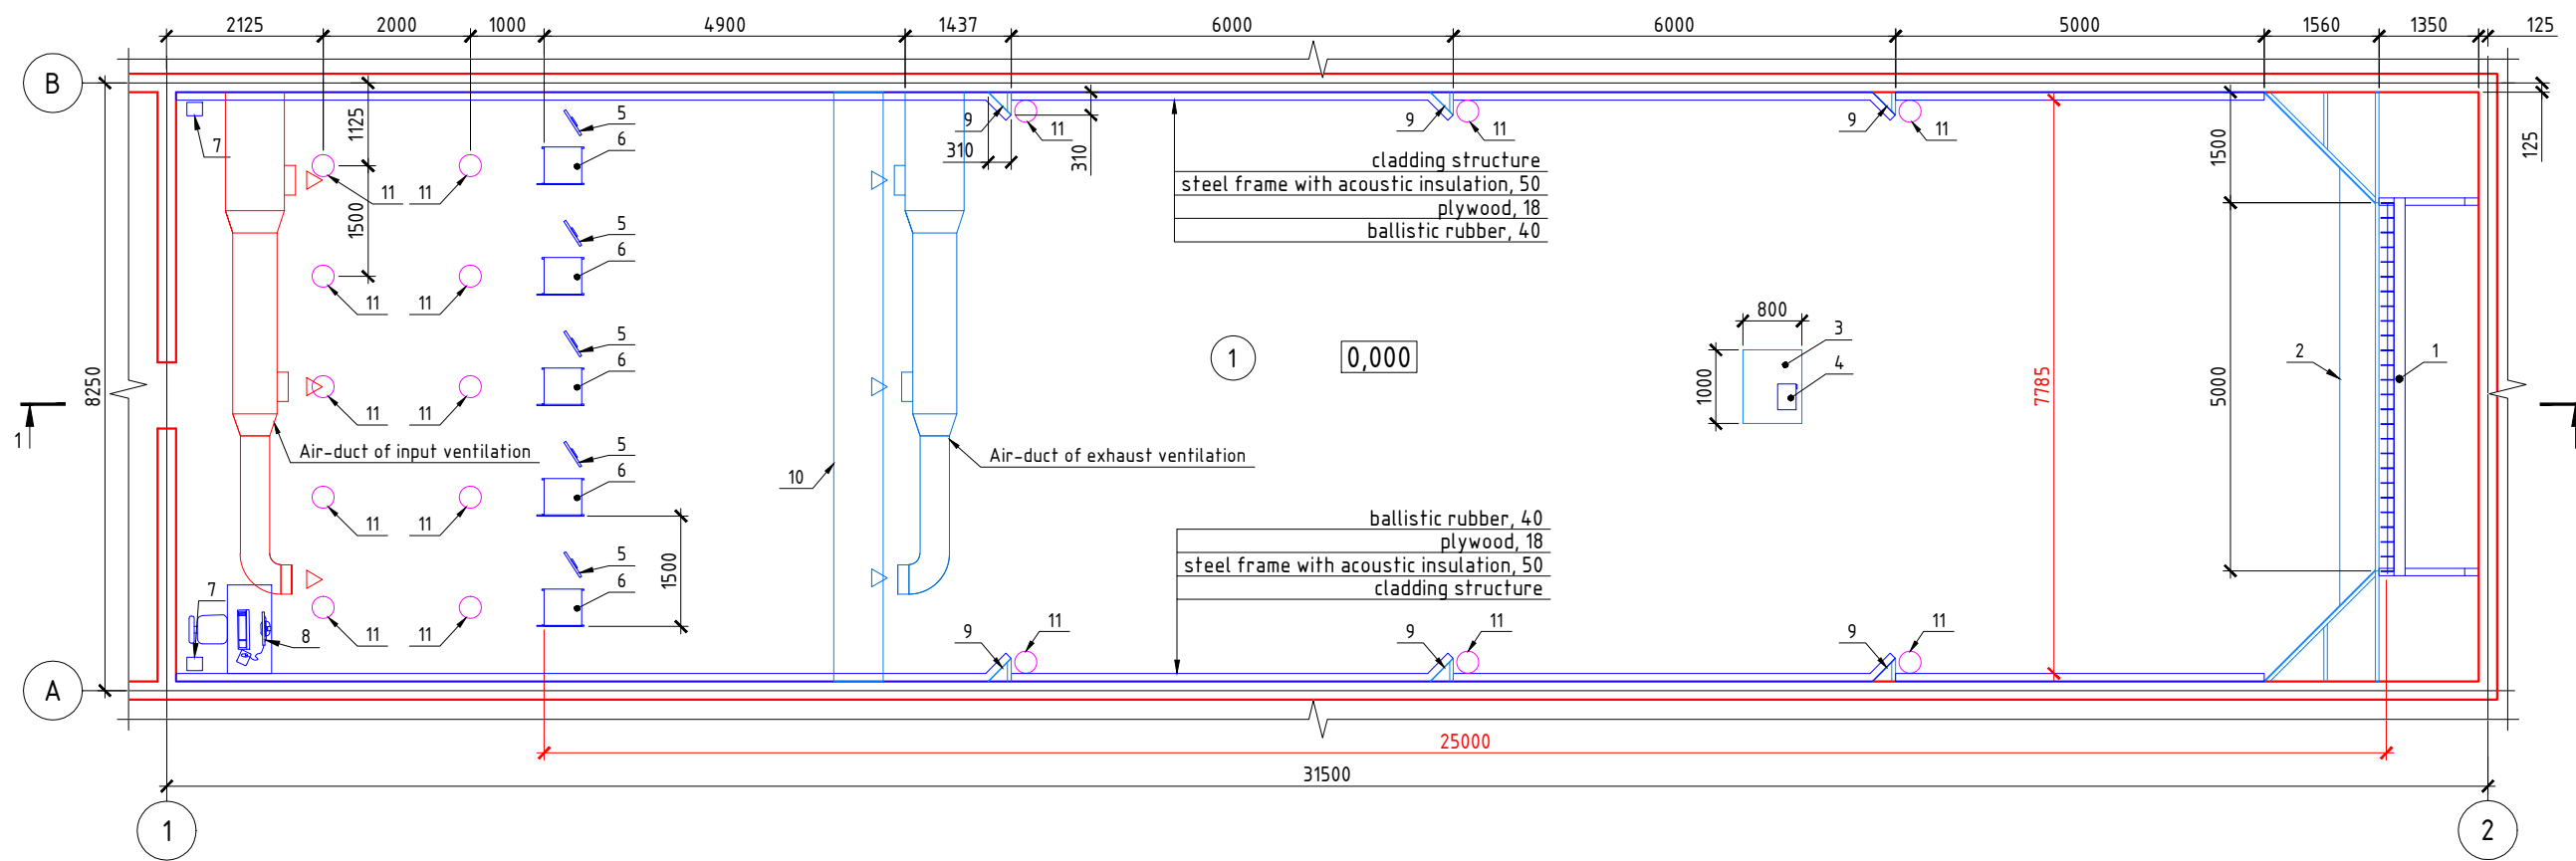

Breakdown of Premises

Premise No	Name	Square space, sq.m.	Pre mise cat.
1	Shooting range 25m	250	

Ballistic Protection Specifications

Premise No	Type of ballistic protection system						Note
	Ceiling	Square space, sq.m.	Walls	Square space, sq.m.	Floor	Square space, sq.m.	
1	ARCADA-ARC40, 158mm.	235.1	ARCADA-ARW40, 108mm.	182.7	ARCADA-ARF40, 168mm.	234.8	

Equipment Specifications

Item	Name	Qty	Weight of a unit, kg	Note
1	ARCADA LF50-25 sensory shooting screen	1	1999	
2	A set of baffles ARCADA-B6	1	1494	
3	Floor baffle ARCADA-B6	1	47	
4	Multimedia LCD projector (1024x768, 3200 lm ANSI), bracket	1	4	
5	Monitor at firing point	5	11	
6	Shooting lane divider ARCADA-SC	5	14	
7	Stereo system 2x30W, brackets	1	12	
8	Notebook: Intel Core i5 processor, 15.6-inch display, AMD Radeon R7 graphics card, 2048Mb, Windows 10, wireless mouse	1	3	
9	Wall baffle ARCADA-B6, S=0.2m ²	6	17	
10	Ceiling baffle ARCADA-B6, S=8.1m ²	1	484	
11	Bulkhead light fitting: GU10, 35W, IP65.	16	0.6	

Section 1-1

Plan at Elevation 0.000

Note:

1. Pistol-rated shooting range.
2. An access hatch to the sensory shooting screen back side should be provided.

						Shooting Range 25m
						Plan at Elevation 0.000, Section 1-1
						ARCADA® INTERACTIVE SHOOTING SYSTEM